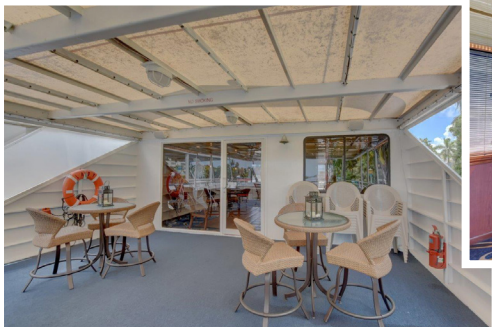

April 2, 2019 | Tuesday

\$66

DELRAY YACHT CRUISE

Experience the calm waters of the Intracoastal Waterway aboard the Lady Atlantic or Lady Delray while enjoying a two-hour narrated tour past some of the area's most beautiful mansions. See a variety of marine life in its natural habitat and learn a little about the area's history, narrated by the Captain. Similar to a river boat cruise, the Delray Yachts glide along the magnificent intracoastal waterway in Palm Beach County. See sights and beauty that can only be seen from the luxury of a boat. Prior to the cruise we'll have free time to explore and enjoy lunch on your own in the Pineapple Grove Arts District, an area dotted with public art, galleries, cafes, boutiques and restaurants.