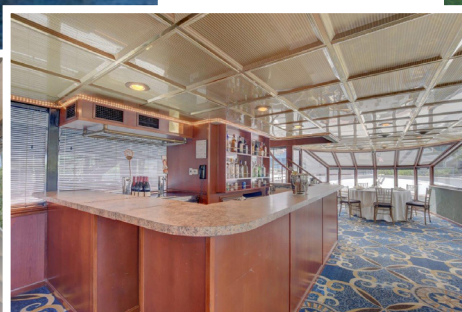

April 2, 2019 | Tuesday

\$66

DELRAY YACHT CRUISE

Experience the calm waters of the Intracoastal Waterway aboard the Lady Atlantic or Lady Delray while enjoying a two-hour narrated tour past some of the area's most beautiful mansions. See a variety of marine life in its natural habitat and learn a little about the area's history, narrated by the Captain. Similar to a river boat cruise, the Delray Yachts glide along the magnificent intracoastal waterway in Palm Beach County. See sights and beauty that can only be seen from the luxury of a boat. Prior to the cruise we'll have free time to explore and enjoy lunch on your own in the Pineapple Grove Arts District, an area dotted with public art, galleries, cafes, boutiques and restaurants.