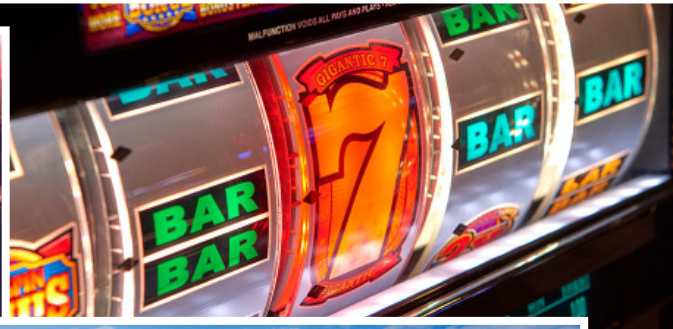

August 25, 2022 | Thursday

\$65

Tampa Hard Rock

Seminole Hard Rock Tampa has 245,000 square-feet of electrifying gaming space to amp up your fun, whether you're an amateur or an experienced player. No matter what level you play, there are a variety of options for everyone. Our newly expanded gaming paradise has an array of slot machines, table games featuring blackjack, baccarat and more, and live action poker. The property also showcases some of the greatest pieces of Hard Rock music memorabilia lining the casino walls and throughout the floor for an atmosphere like no other. Sound of classic and modern music videos infuse a high energy vibe perfect for getting lucky. Get ready to dive into the excitement!

Itinerary:

- 7:45 am Pt. St. Lucie - Walmart Super Center (1675 St. Lucie West Blvd.)
SW Corner of Lake Charles Blvd.
- 8:30 am Vero Beach - Ihop Restaurant (Route 60 & 88th Street)
- 11:00 am Approximate Arrival Tampa Hard Rock**
- 4:00 pm Depart Casino**
- 6:30 pm Approximate return to Vero Beach
- 7:15 pm Approximate return to Pt. St. Lucie